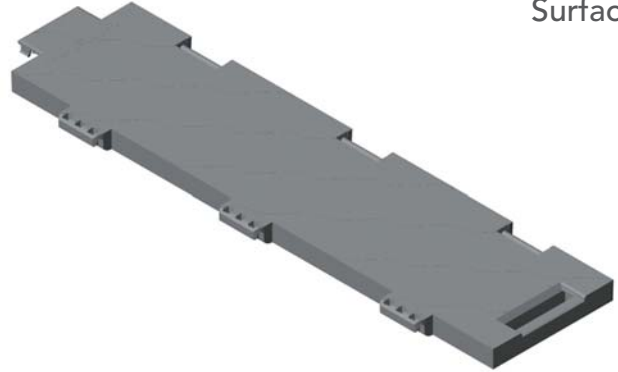

PortaFloor® Pro Surface Cover

BENEFITS

- Portable, reusable system
- Rugged and durable
- UV resistant colors
- Economical to use
- Effective in all weather and temperatures conditions
- Protects sub-surface

PORTAFLOOR PRO STANDARD COLOR OPTIONS