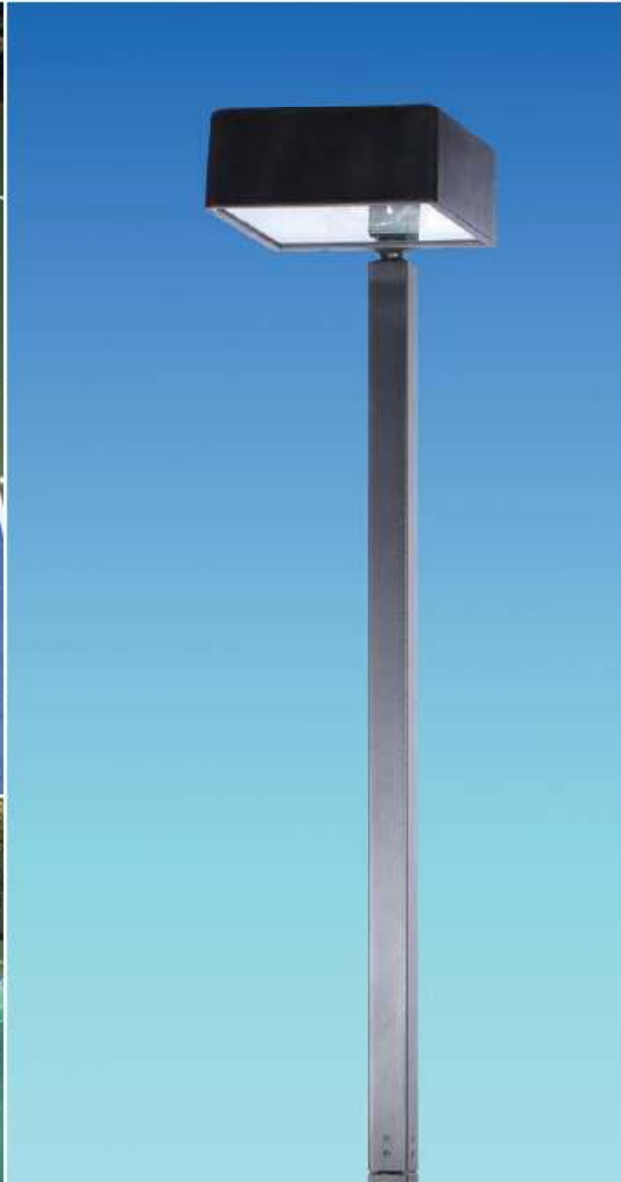

Sport Court® Light Systems

Bring on the Night
with Sport Court®
Light Systems.

Court Light

Wattage	400 or 1000 metal halide bulbs
Head Options	Single or Double Head Fixtures
Pole Size	3.5" x 3.5"
Height	17' Pivoting base makes it easy to change light bulbs